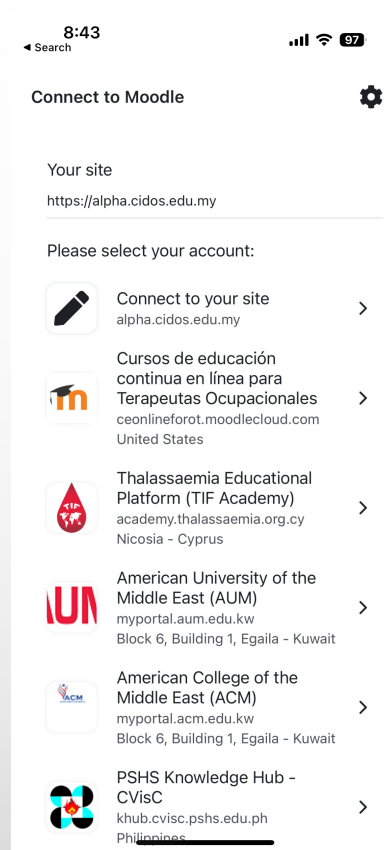

MOODLE MOBILE APP

MOODLE MOBILE APP

MOODLE MOBILE APP

1 Add Moodle Site

2 Key-in LMS URL

3 Login to LMS

4 Access Dashboard

<https://ppdlms.cidos.edu.my/>

MOODLE MOBILE APP

5

Choose a Course

6

Course Content

7

Course Index

8