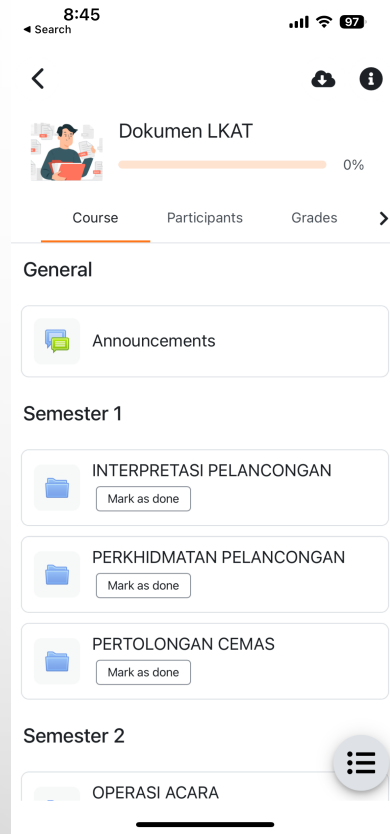

MOODLE MOBILE APP

MOODLE MOBILE APP

MOODLE MOBILE APP

1 Add Moodle Site

2 Key-in LMS URL

3 Login to LMS

4 Access Dashboard

<https://ppdlms.cidos.edu.my/>

MOODLE MOBILE APP

5

Choose a Course

6

Course Content

7

Course Index

8