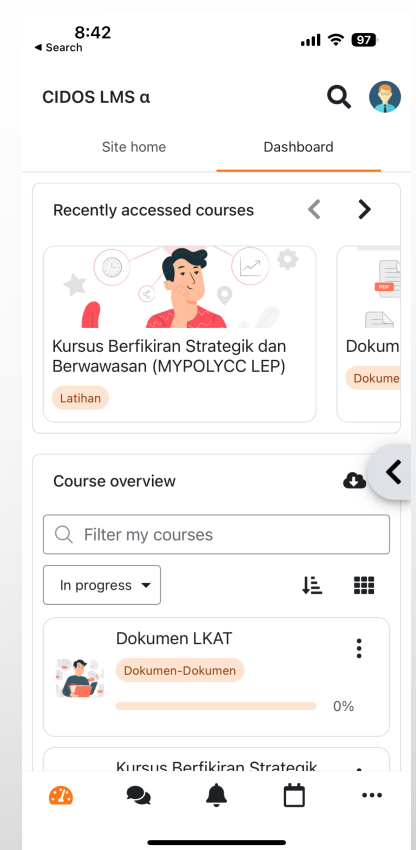

MOODLE MOBILE APP

MOODLE MOBILE APP

MOODLE MOBILE APP

1 Add Moodle Site

2 Key-in LMS URL

3 Login to LMS

4 Access Dashboard

<https://ppdlms.cidos.edu.my/>

MOODLE MOBILE APP

5

Choose a Course

6

Course Content

7

Course Index

8