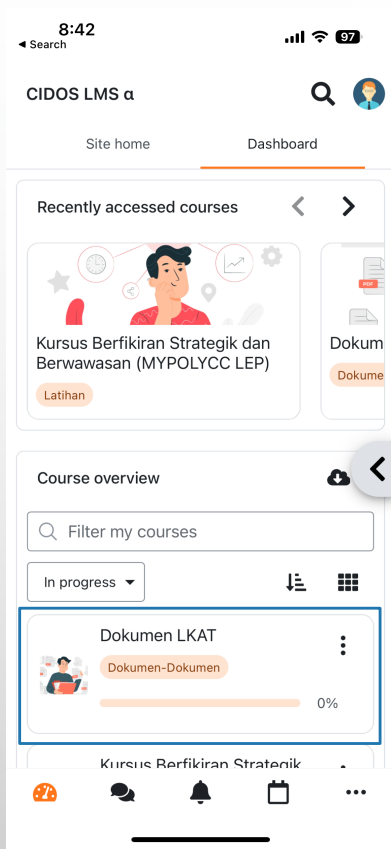

MOODLE MOBILE APP

MOODLE MOBILE APP

MOODLE MOBILE APP

1 Add Moodle Site

2 Key-in LMS URL

3 Login to LMS

4 Access Dashboard

<https://ppdlms.cidos.edu.my/>

MOODLE MOBILE APP

5

Choose a Course

6

Course Content

7

Course Index

8